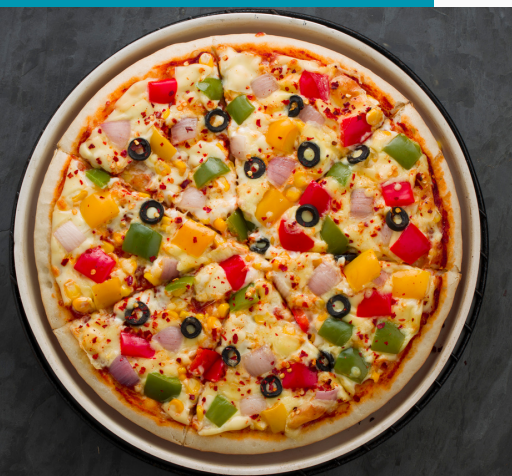

CHICKEN BURGERS

Flame grilled chicken	\$6.00
Flame grilled chicken <i>with full salad</i>	\$8.00
Chicken burger <i>with lettuce & mayo</i>	\$6.00
Chicken burger <i>with full salad</i>	\$8.00

SALADS

Salad tub	\$6.00
Salad tub with ham	\$7.00
Salad tub with chicken	\$7.00
Salad with 2 tenders	\$8.00
Lasagne with salad	\$8.00

FRUIT

Fruit salad	\$4.50
Melon tub	\$3.50
Grape tub	\$2.50
Fresh fruit <i>apple, banana, orange, mandarin, pear</i> <i>(available for fruit break if ordered)</i>	\$1.50

HOT FOOD

Sausage roll	\$4.50
Meat pie	\$5.50
Pizza <i>cheese & bacon, ham & pineapple, supreme</i>	\$3.50
Hot dog <i>add sauce</i> <i>add cheese</i>	\$3.50 \$0.40 \$0.50
Chicken nuggets	\$0.90
Lasagne	\$6.00
Spaghetti Bolognese <i>add cheese</i>	\$5.00 \$0.50
Butter chicken	\$5.50
BLT <i>add egg</i>	\$7.00 \$1.00
Cheese melt	\$2.50
Tomato sauce	\$0.40
BBQ sauce	\$0.40